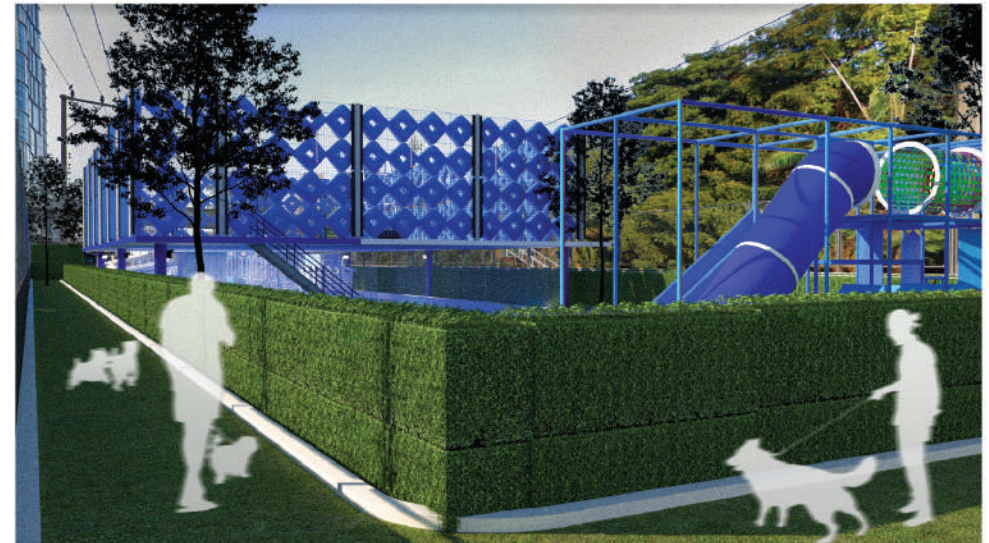

MQDC PROJECT

The concept of "Color in the Area" comes from the open space of Phra Khanong Pleasure, located adjacent to the Phra Khanong District Office and the residential area nearby. The idea is to add vibrancy to the space, which serves as an open area. Phra Khanong Pleasure is situated near a busy road, resulting in heavy traffic and limited parking space. In this design, we have added parking spaces to the front area of the site and provided areas for exercise, as well as various recreational spaces.