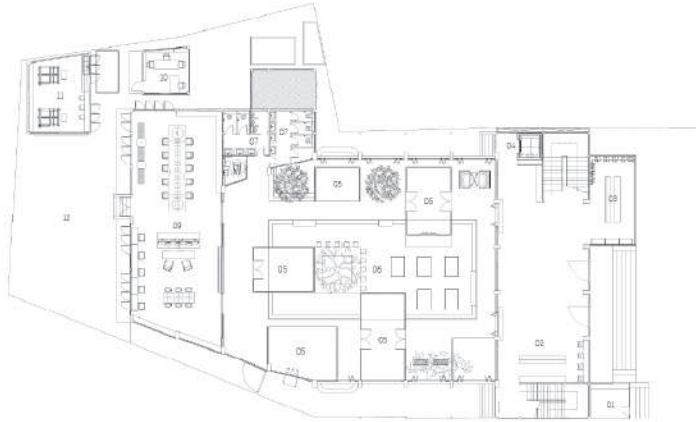

CORN SPACE FUNCTION

CORN SPACE (material project)

The "Corn Space" is designed in the shape of a half-shucked corn to serve as a public library located in a community and agricultural area. Materials derived from corn, such as corn husks and corn cobs, are used. The corn cob is processed to withstand fire, both in the husks and in the remaining parts of the corn cob that are not used for agriculture. These materials are repurposed to create a space that benefits the community.

- 1 Information
- 2 Cafe
- 3 Retail
- 4 Elevator
- 5 Kiosk
- 6 Hall
- 7 Restroom
- 8 System room
- 9 Co-working space
- 10 Office
- 11 Workshop
- 12 Garden

- 13 Restaurant
- 14 Elevator
- 15 Kiosk
- 16 Hall
- 17 Restroom
- 18 Kitchen