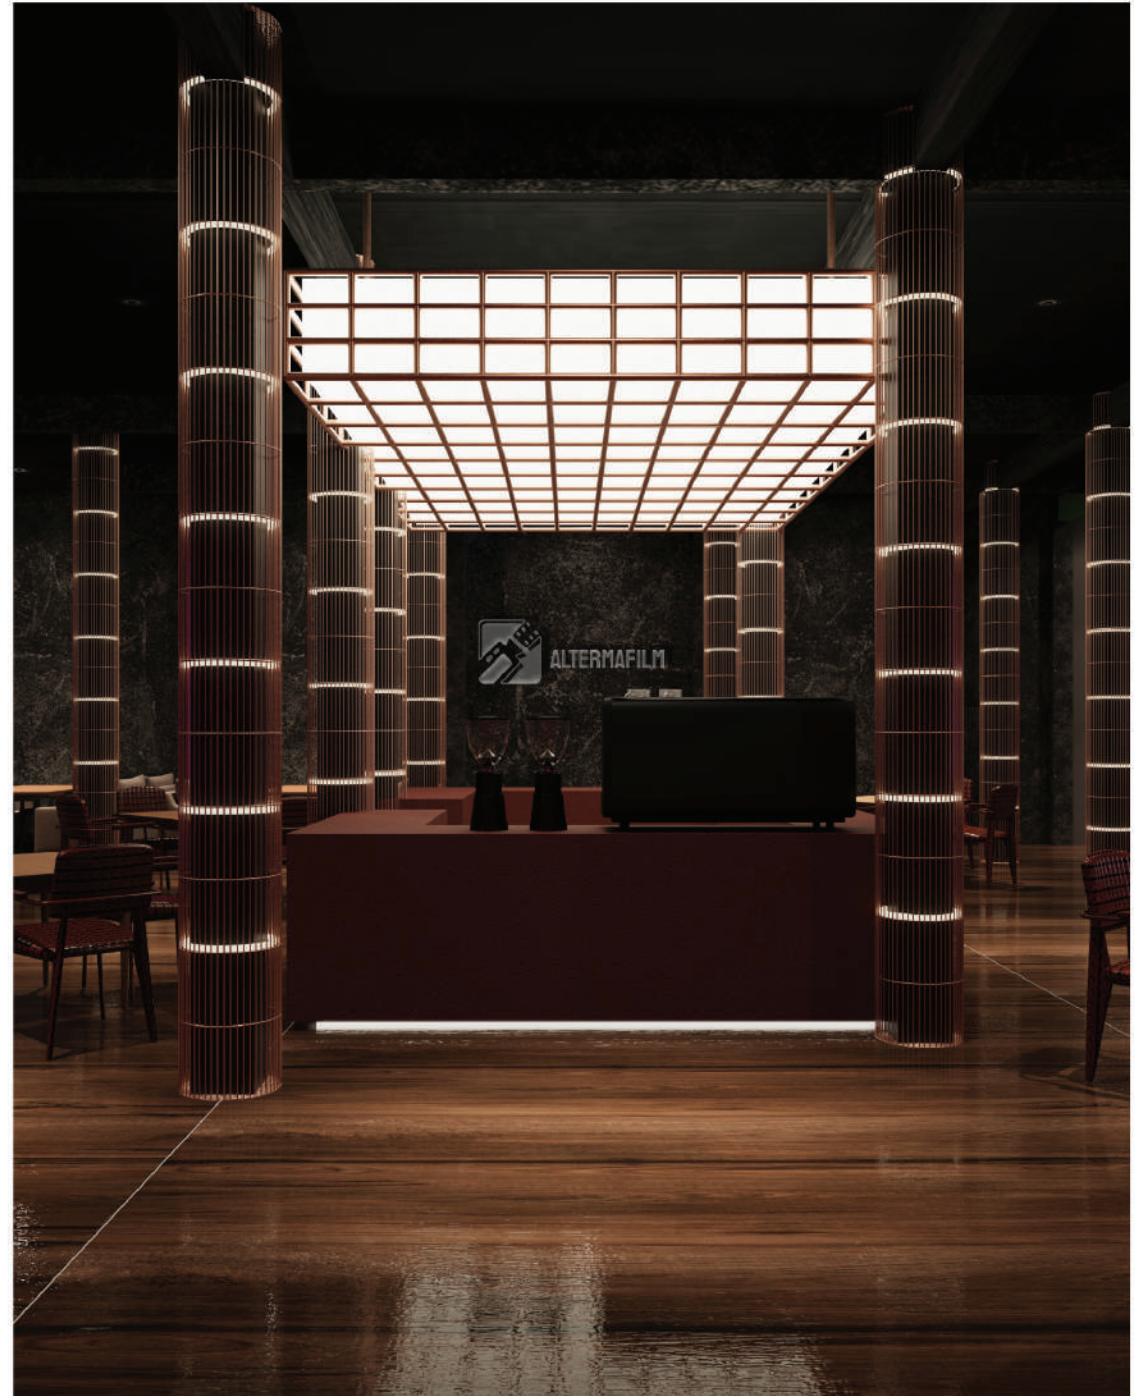

Lighting has also been incorporated to enhance the atmosphere, making it appear more classic."

TCDC KALASIN (renovate tcdc project)

"Black Water" in Kalasin Province is translated literally as black-water, hence the name. This concept is incorporated into the design, with a focus on modern style in shades of black, water, and brown tones. Both the floor and ceiling will be tiled in black, with visible wave patterns to represent water. Additionally, there will be silk fabric hangings for decoration, as silk is a renowned product of Kalasin Province. The overall decoration emphasizes local specialties, reflecting the way of life in the Phu Thai region.