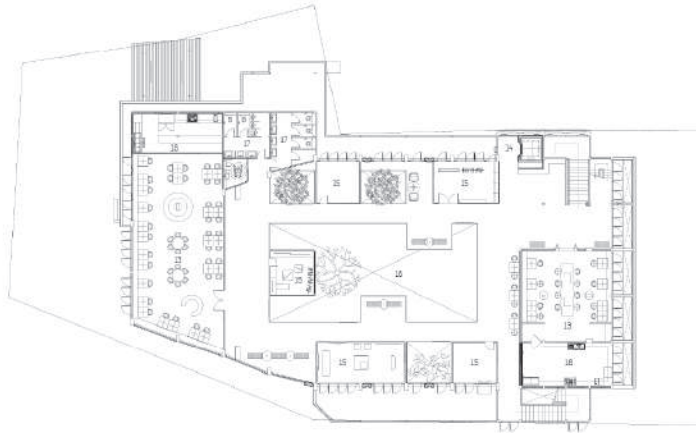

CORN SPACE FUNCTION

CORN SPACE (material project)

The "Corn Space" is designed in the shape of a half-shucked corn to serve as a public library located in a community and agricultural area. Materials derived from corn, such as corn husks and corn cobs, are used. The corn cob is processed to withstand fire, both in the husks and in the remaining parts of the corn cob that are not used for agriculture. These materials are repurposed to create a space that benefits the community.

- 1 Information
- 2 Cafe
- 3 Retail
- 4 Elevator
- 5 Kiosk
- 6 Hall
- 7 Restroom
- 8 System room
- 9 Co-working space
- 10 Office
- 11 Workshop
- 12 Garden

- 13 Restaurant
- 14 Elevator
- 15 Kiosk
- 16 Hall
- 17 Restroom
- 18 Kitchen