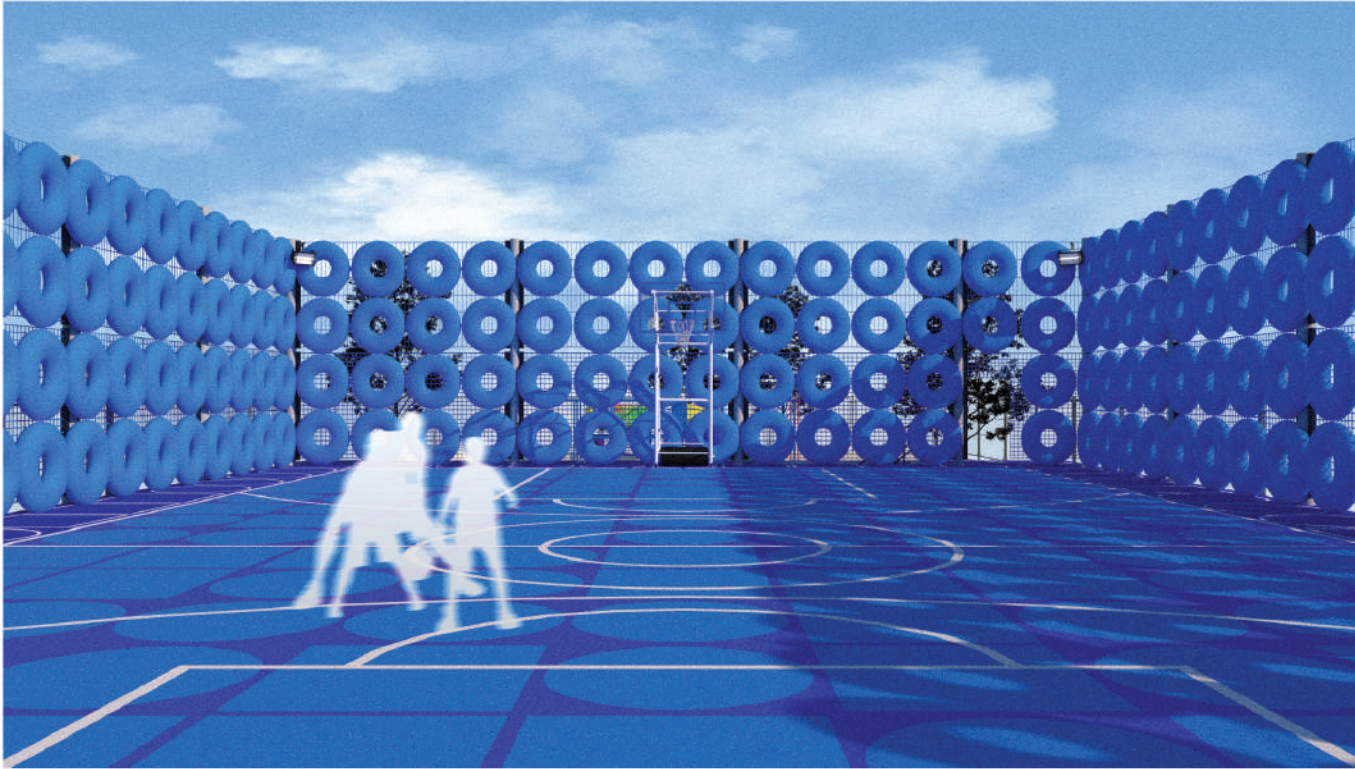

MQDC PROJECT