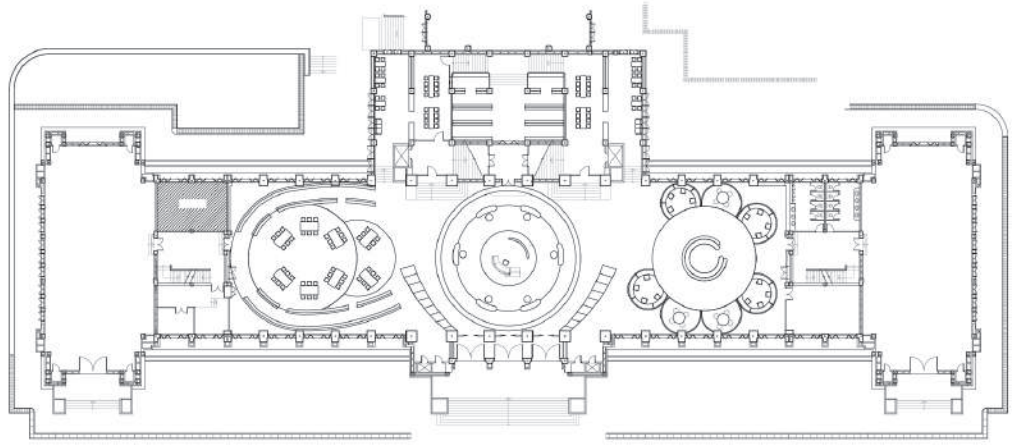

OFFICE DISCORD (vc fbrice)

The "Discord Creative Space" is a creative area within the company where every corner of the office will have space for different sketches. Because the walls will be creatively designed as almost entirely whiteboards, not just in office areas or workrooms, but also in relaxation areas and customer reception areas. Because the Discord community is not just a space for communication but also functions for gaming and sharing ideas. Clearing every area for writing is an idea picked up for use in this project.