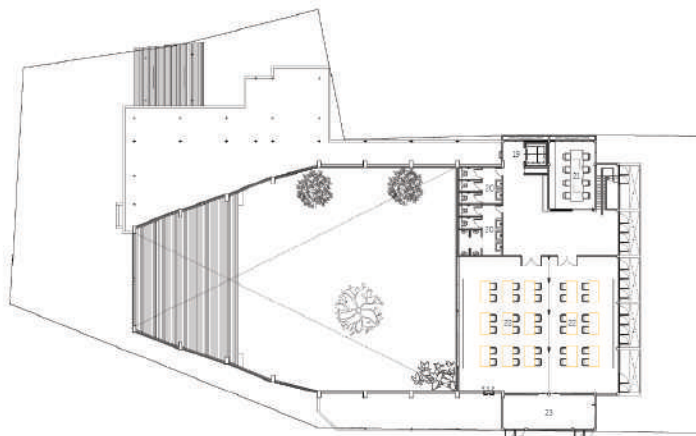

CORN SPACE FUNCTION

CORN SPACE (material project)

The "Corn Space" is designed in the shape of a half-shucked corn to serve as a public library located in a community and agricultural area. Materials derived from corn, such as corn husks and corn cobs, are used. The corn cob is processed to withstand fire, both in the husks and in the remaining parts of the corn cob that are not used for agriculture. These materials are repurposed to create a space that benefits the community.

- 1 Information
- 2 Cafe
- 3 Retail
- 4 Elevator
- 5 Kiosk
- 6 Hall
- 7 Restroom
- 8 System room
- 9 Co-working space
- 10 Office
- 11 Workshop
- 12 Garden

- 13 Restaurant
- 14 Elevator
- 15 Kiosk
- 16 Hall
- 17 Restroom
- 18 Kitchen