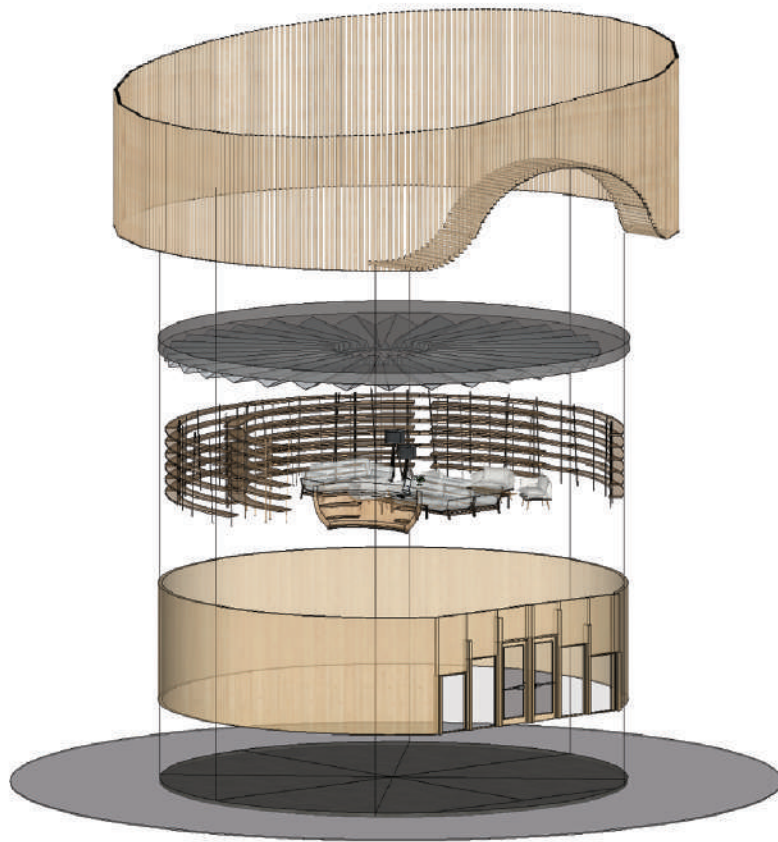

Lighting has also been incorporated to enhance the atmosphere, making it appear more classic."

TCDC KALASIN (renovate tcdc project)

"Black Water" in Kalasin Province is translated literally as black-water, hence the name. This concept is incorporated into the design, with a focus on modern style in shades of black, water, and brown tones. Both the floor and ceiling will be tiled in black, with visible wave patterns to represent water. Additionally, there will be silk fabric hangings for decoration, as silk is a renowned product of Kalasin Province. The overall decoration emphasizes local specialties, reflecting the way of life in the Phu Thai region.

OFFICE DISCORD (vc fbrice)

The "Discord Creative Space" is a creative area within the company where every corner of the office will have space for different sketches. Because the walls will be creatively designed as almost entirely whiteboards, not just in office areas or workrooms, but also in relaxation areas and customer reception areas. Because the Discord community is not just a space for communication but also functions for gaming and sharing ideas. Clearing every area for writing is an idea picked up for use in this project.

CORN SPACE FUNCTION

CORN SPACE (material project)

The "Corn Space" is designed in the shape of a half-shucked corn to serve as a public library located in a community and agricultural area. Materials derived from corn, such as corn husks and corn cobs, are used. The corn cob is processed to withstand fire, both in the husks and in the remaining parts of the corn cob that are not used for agriculture. These materials are repurposed to create a space that benefits the community.