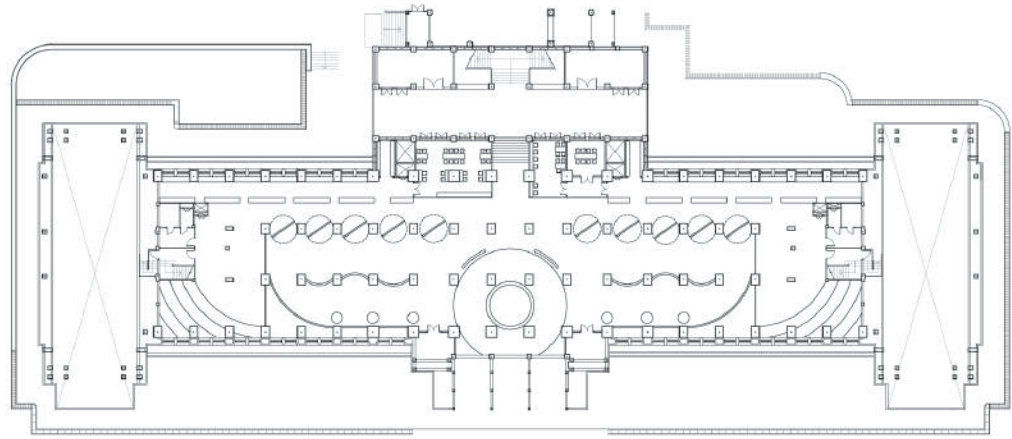

OFFICE DISCORD (vc fbrice)

The "Discord Creative Space" is a creative area within the company where every corner of the office will have space for different sketches. Because the walls will be creatively designed as almost entirely whiteboards, not just in office areas or workrooms, but also in relaxation areas and customer reception areas. Because the Discord community is not just a space for communication but also functions for gaming and sharing ideas. Clearing every area for writing is an idea picked up for use in this project.