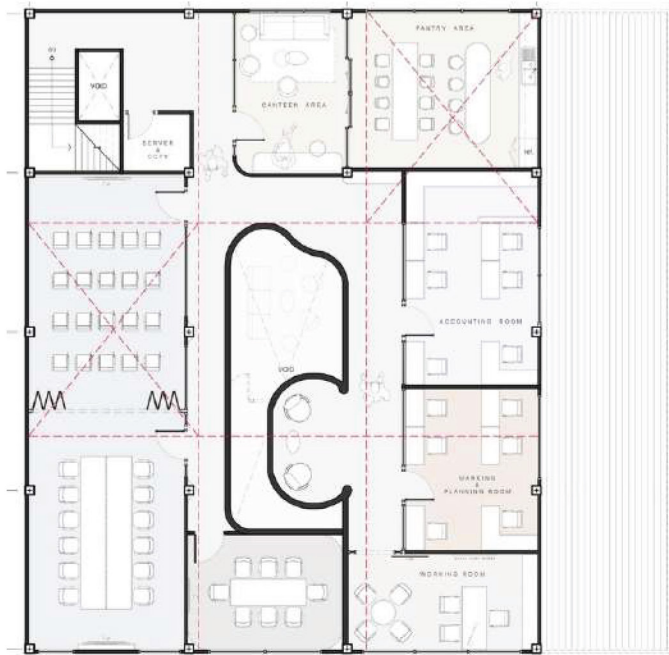

01 CONDOMINIUM

Sarachol Condominium @ Pattaya

LAYOUT PLAN

02 RESTAURANT

Golden Bowl Restaurant @ K Village_Sukhumvit 26

03 OFFICE

Cheery Ice Cream @ Nakhon Pathom

LAYOUT PLAN : 1st

LAYOUT PLAN : 2nd

03 OFFICE

Cheery Ice Cream @ Nakhon Pathom

04 DESING

North Restaurant @ Sukhumvit 33

cigar room

05 MATERIAL PROJECT

Golden Bowl Restaurant @ K Village_Sukhumvit 26