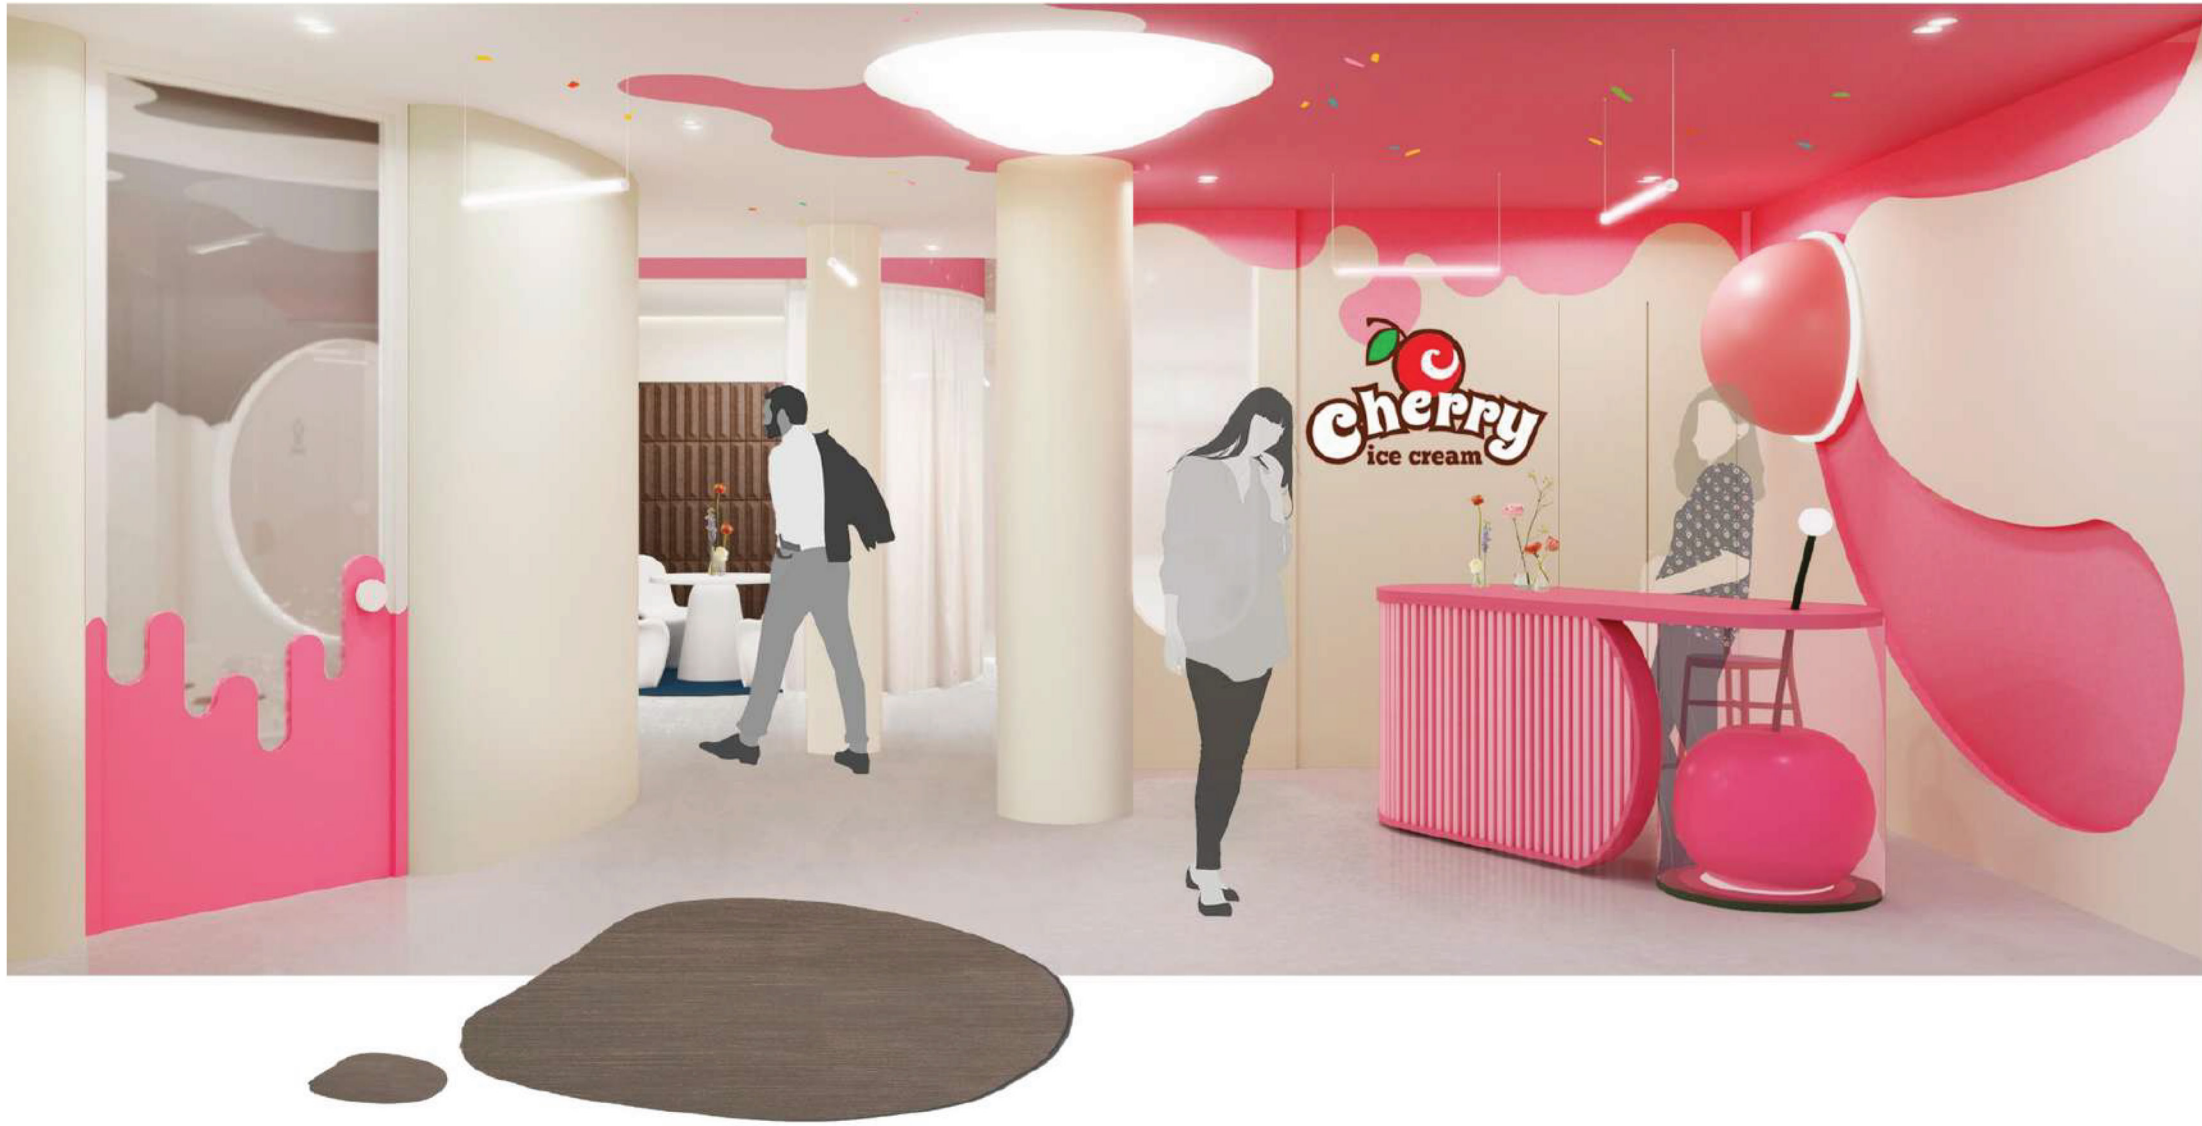

03 OFFICE

Cheery Ice Cream @ Nakhon Pathom