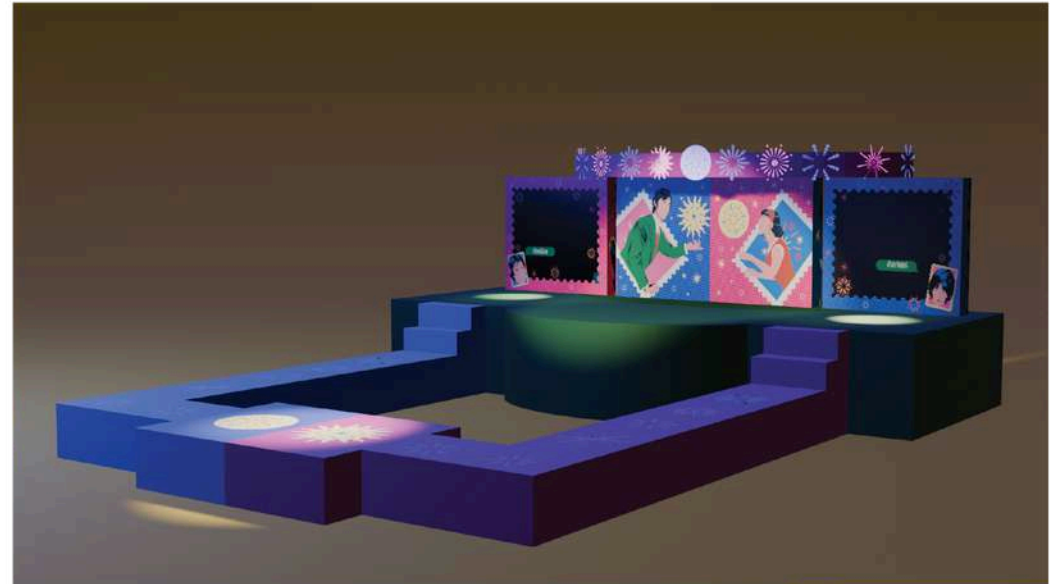

PHOTO
Art Director : @frame_02
Photographer & Assistant : @anawin...
Make Up : @wanmitr
Model : @faychanita @neosaran
Location : Suan Luang Rama IX

Signage

Archway / Backdrop / Standy

Stage Design

THESIS PROJECT