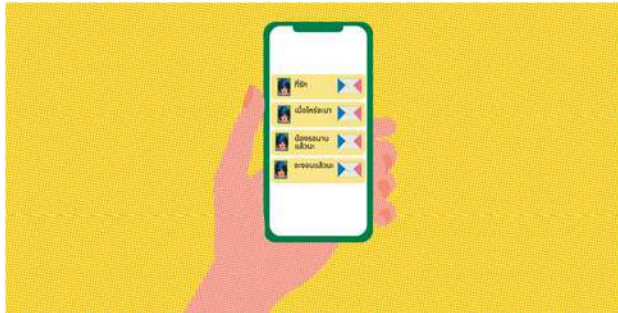

Motion Background Music

THESIS PROJECT