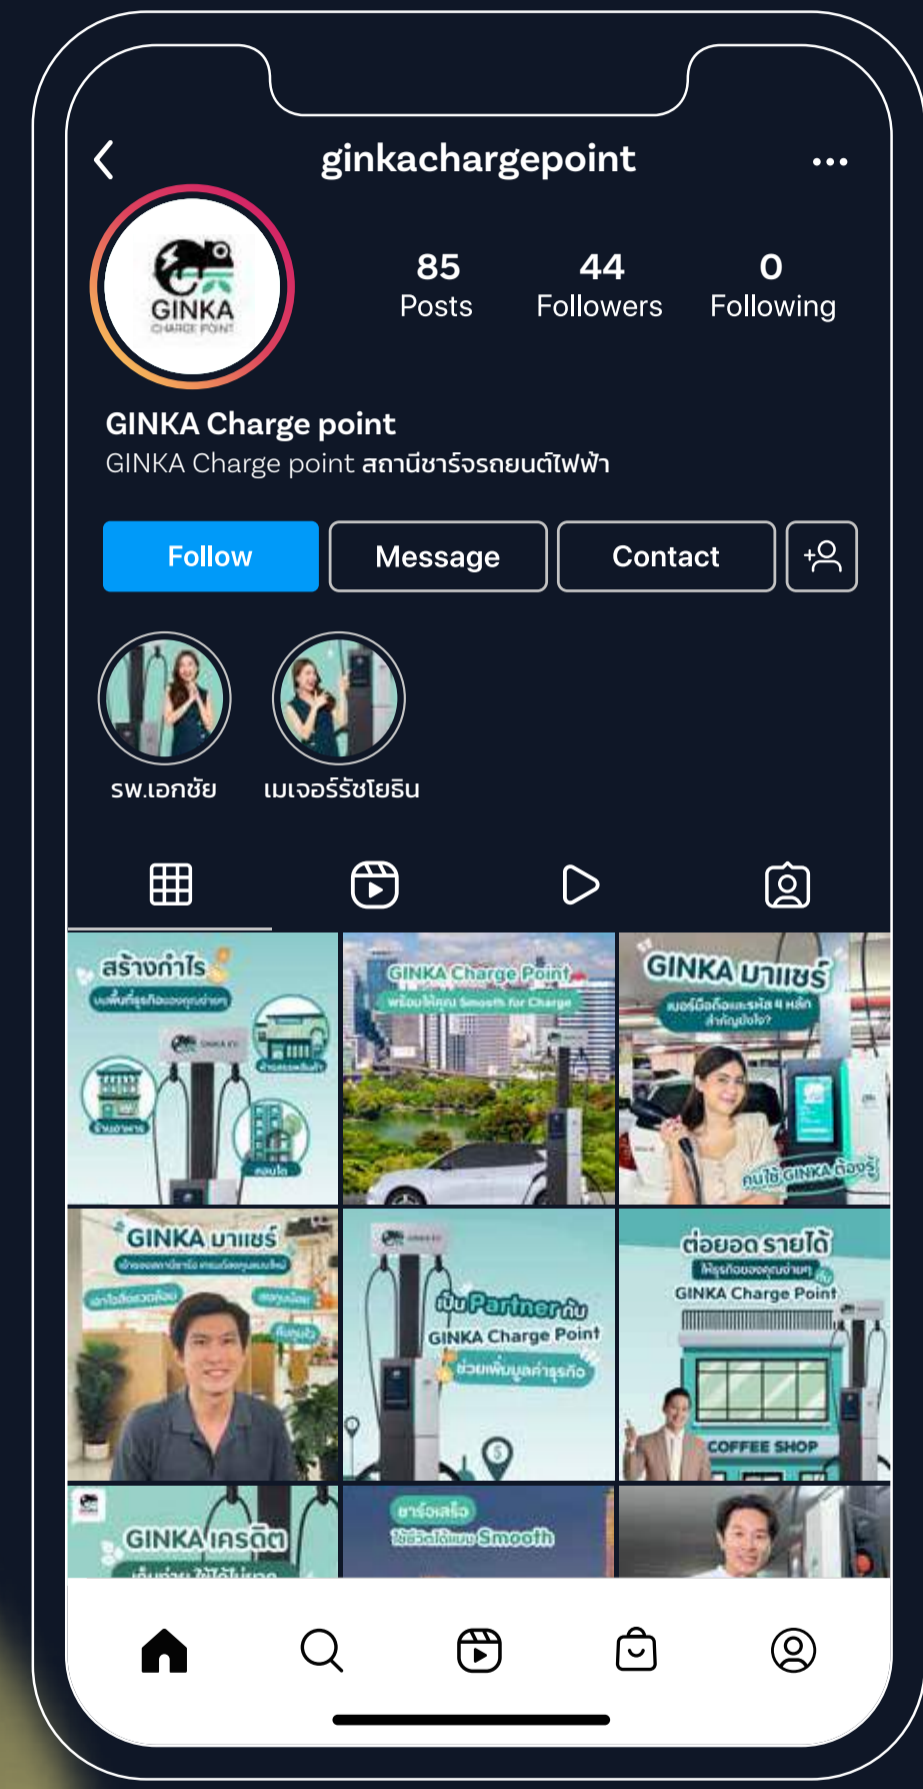

INSTAGRAM

VIDEO EDITING AND MOTION DESIGN