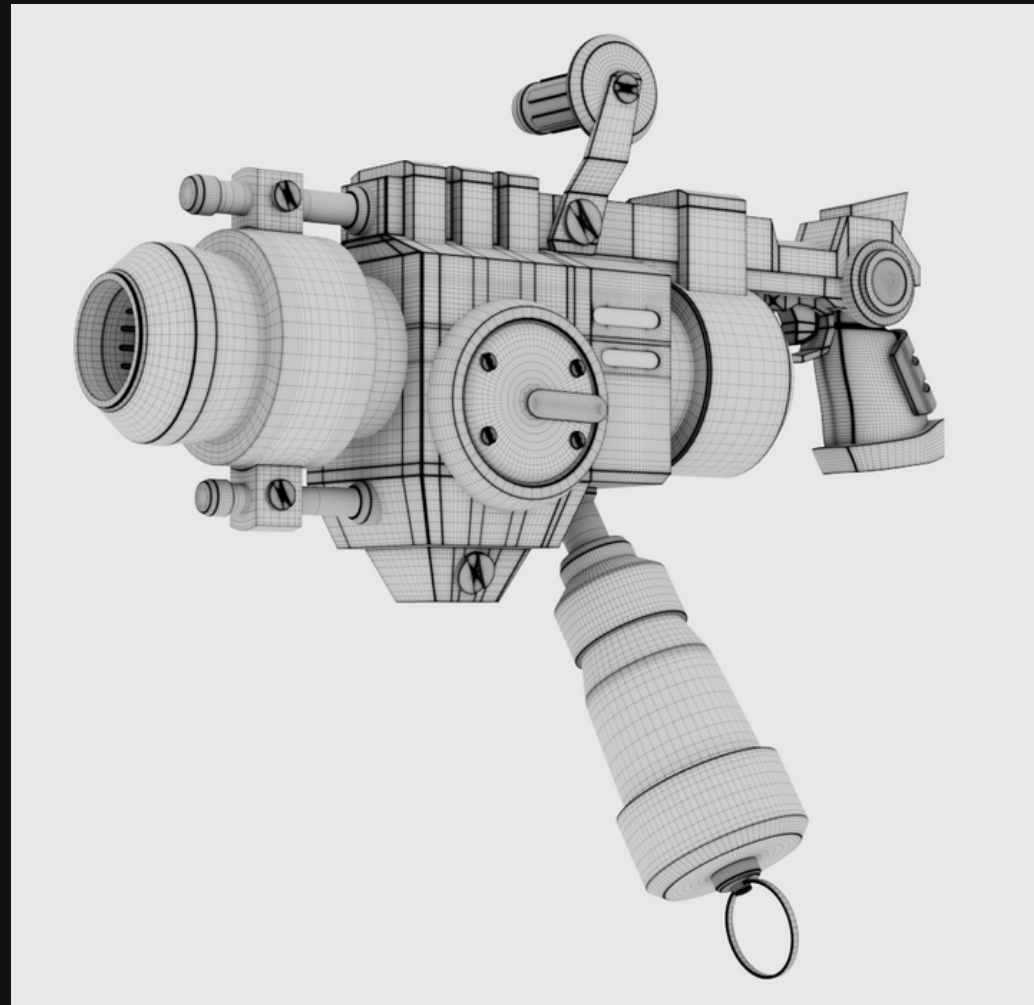

REALISTIC PROP

Sci-Fi Goo Gun

Ps

M

Original Concept by Eric McKenney