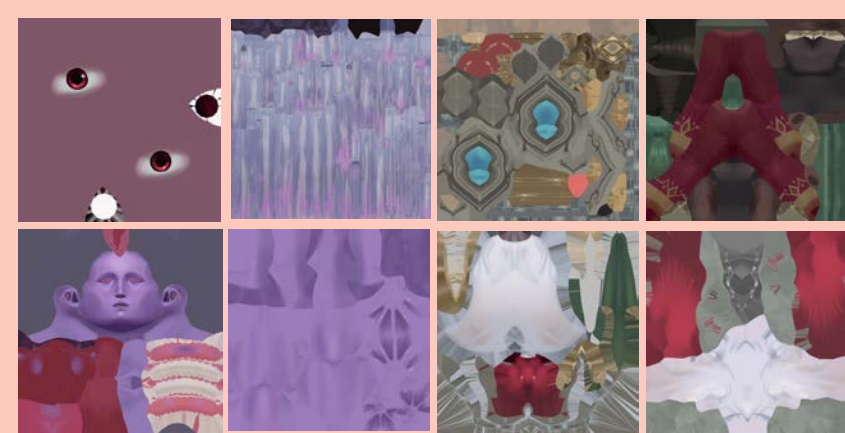

STYLIZED CHARACTER FOR ANIMATION

Pra Loh - NIRAT