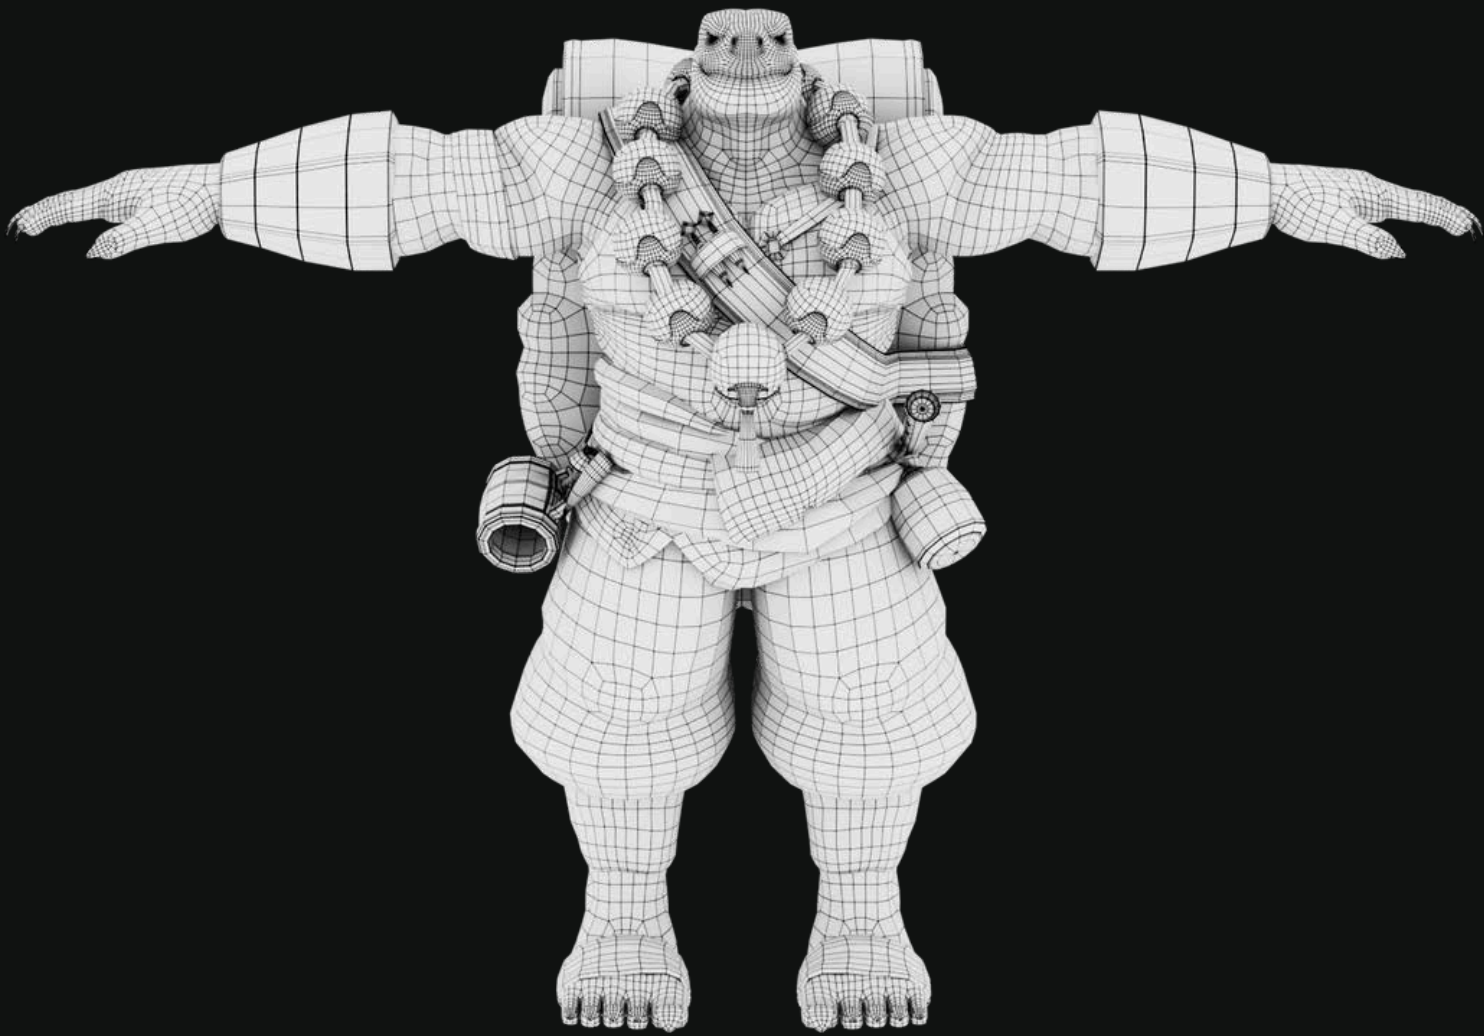

STYLIZED CREATURE

Turtle Warrior Monk Raphael