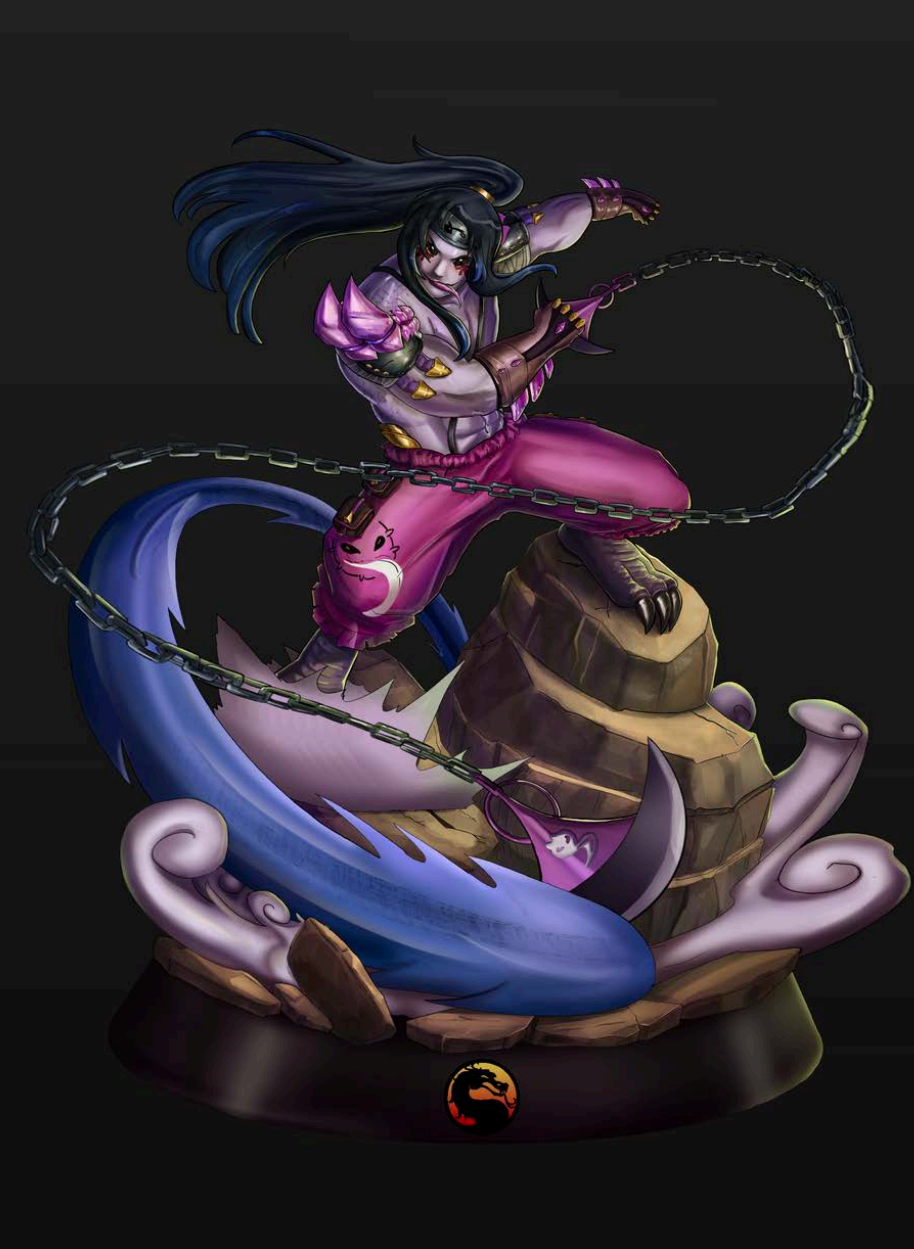

# Dungeon Crab

PBR STYLIZED HANDPAINTED TEXTURING

# Dark Willow Violin