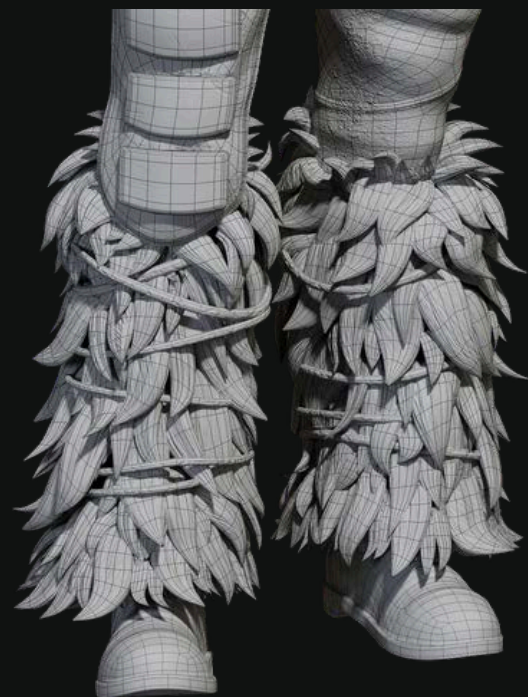

# Barbarian Viking Girl

Original Concept by Vergil Hoo

SEMI-REALISTIC CHARACTER

# Barbarian Viking Girl

SEMI-REALISTIC CHARACTER

# Barbarian Viking Girl

actorcore  
accURIG

SEMI-REALISTIC CHARACTER