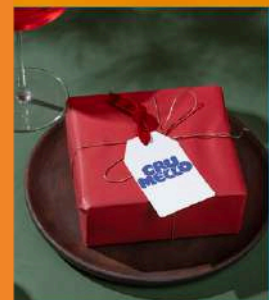

Packaging Design

CRU MELLO

CRUMELLO

CRUMELLO

Typographic

Simple sweetness in every bite.

ABCDEFGHIJKLM
NOPQRSTUVWXYZ

Simple sweetness in every bite.

ABCDEFGHIJKLM
NOPQRSTUVWXYZ

F8343

F1DEC6

179BAE

4158A6