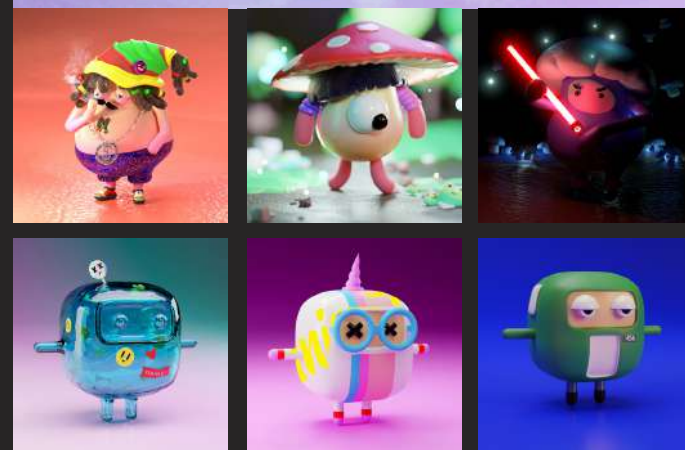

ILLUSTRATION

3D ILLUSTRATION