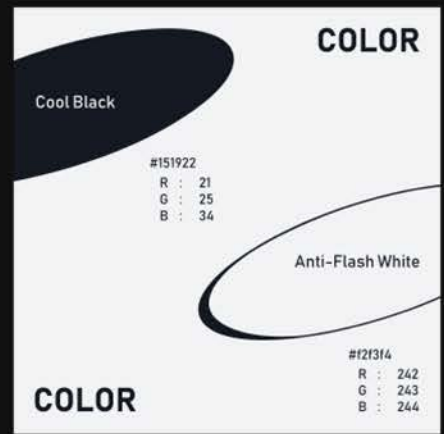

PROJECT
BRAND IDENTITY

CLIENT
SETBACK EVENTS

Logo Development and Branding for SETBACK EVENTS which mainly organizes Dance Battle Events and EDM

TOOLS