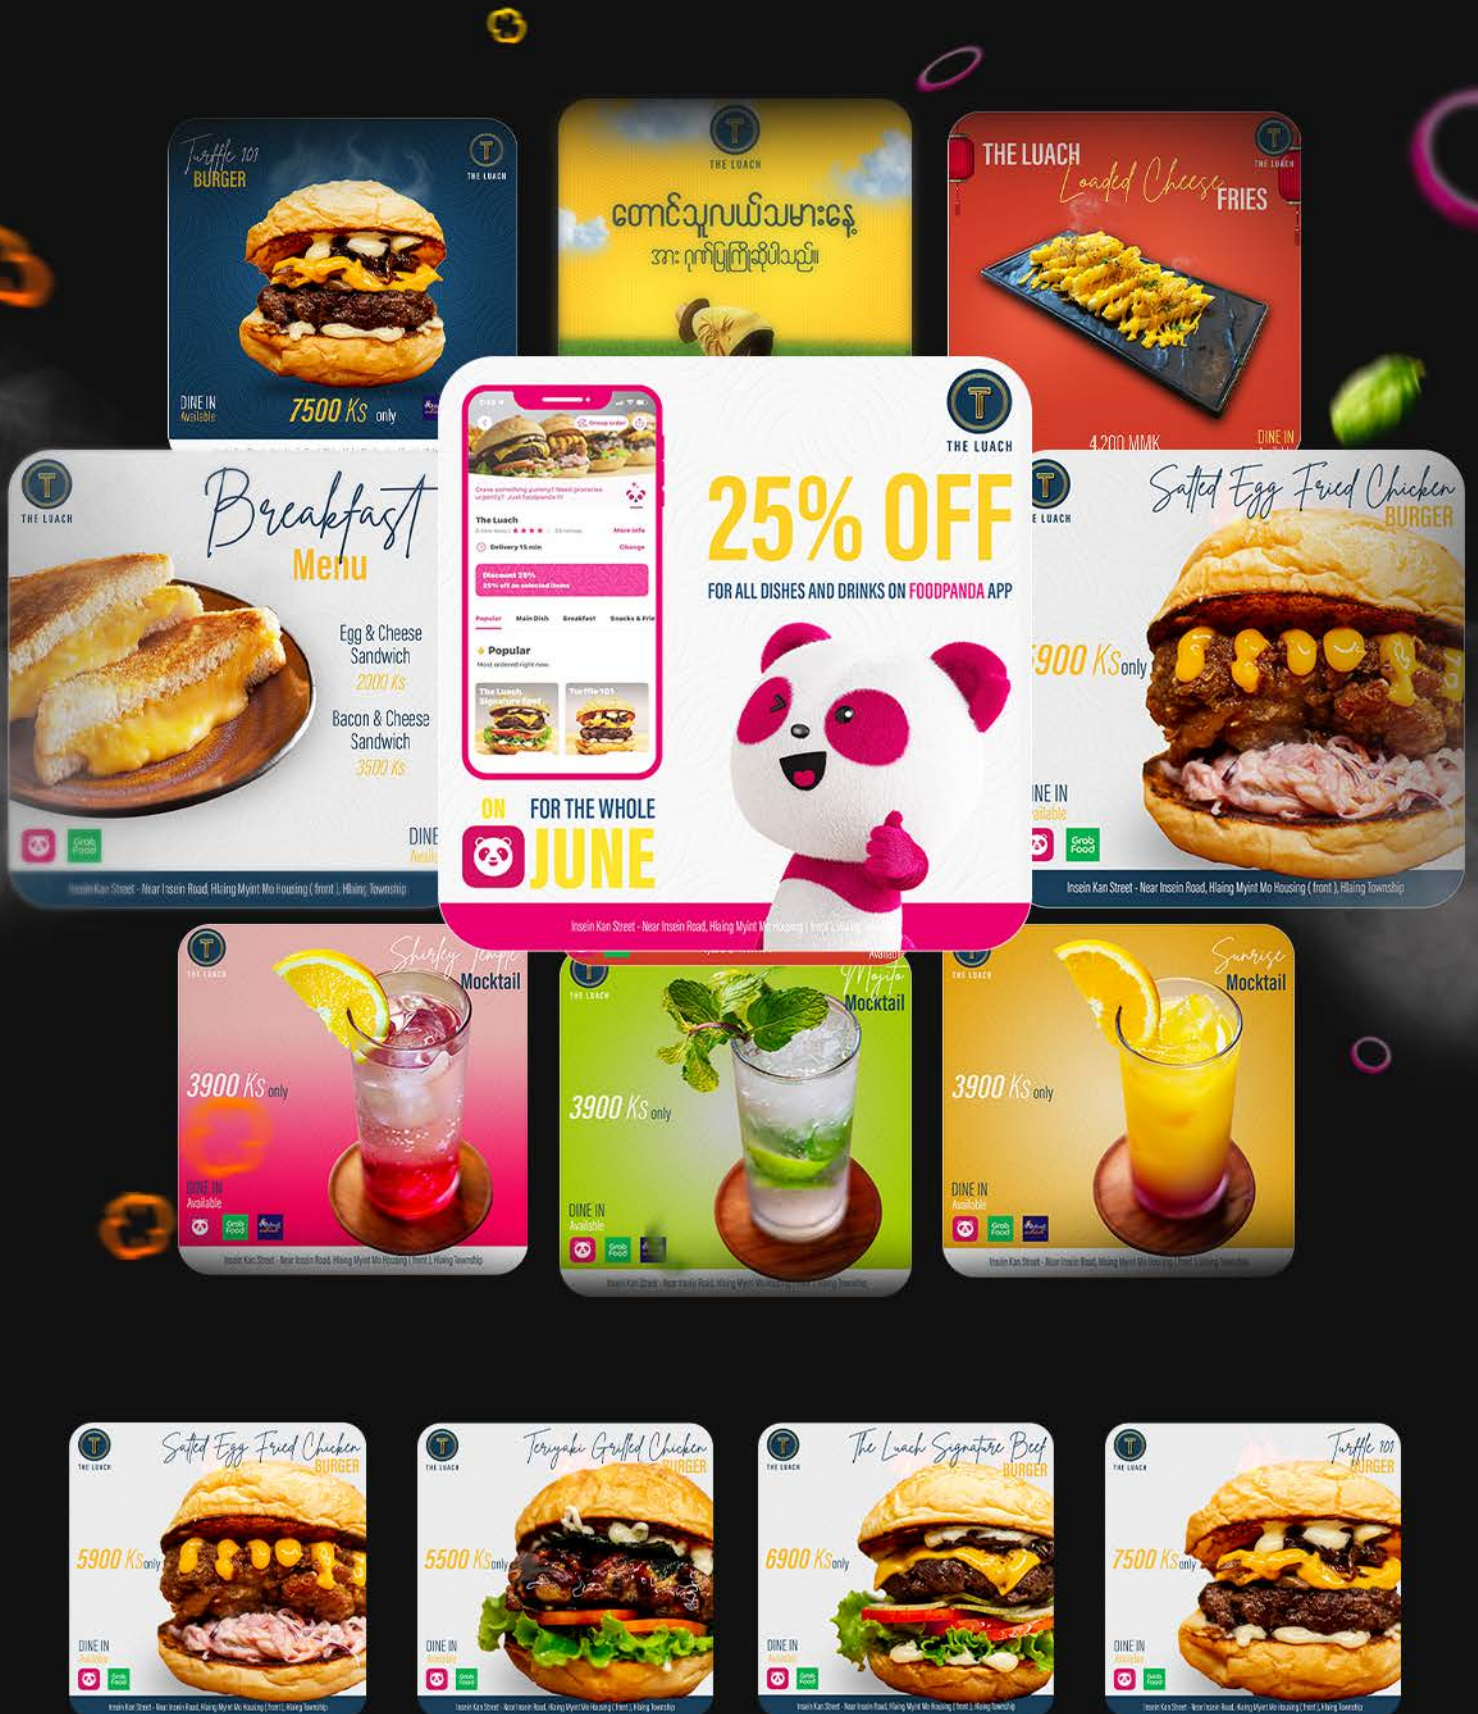

PROJECT
SOCIAL MEDIA DESIGN

CLIENT
THE LUACH CAFE

Creation of social media design branding for The Luach cafe in Yangon, Myanmar, which is well-known for its burgers and fries.

- TOOLS
- PS Adobe Photoshop
 - AI Adobe Illustrator