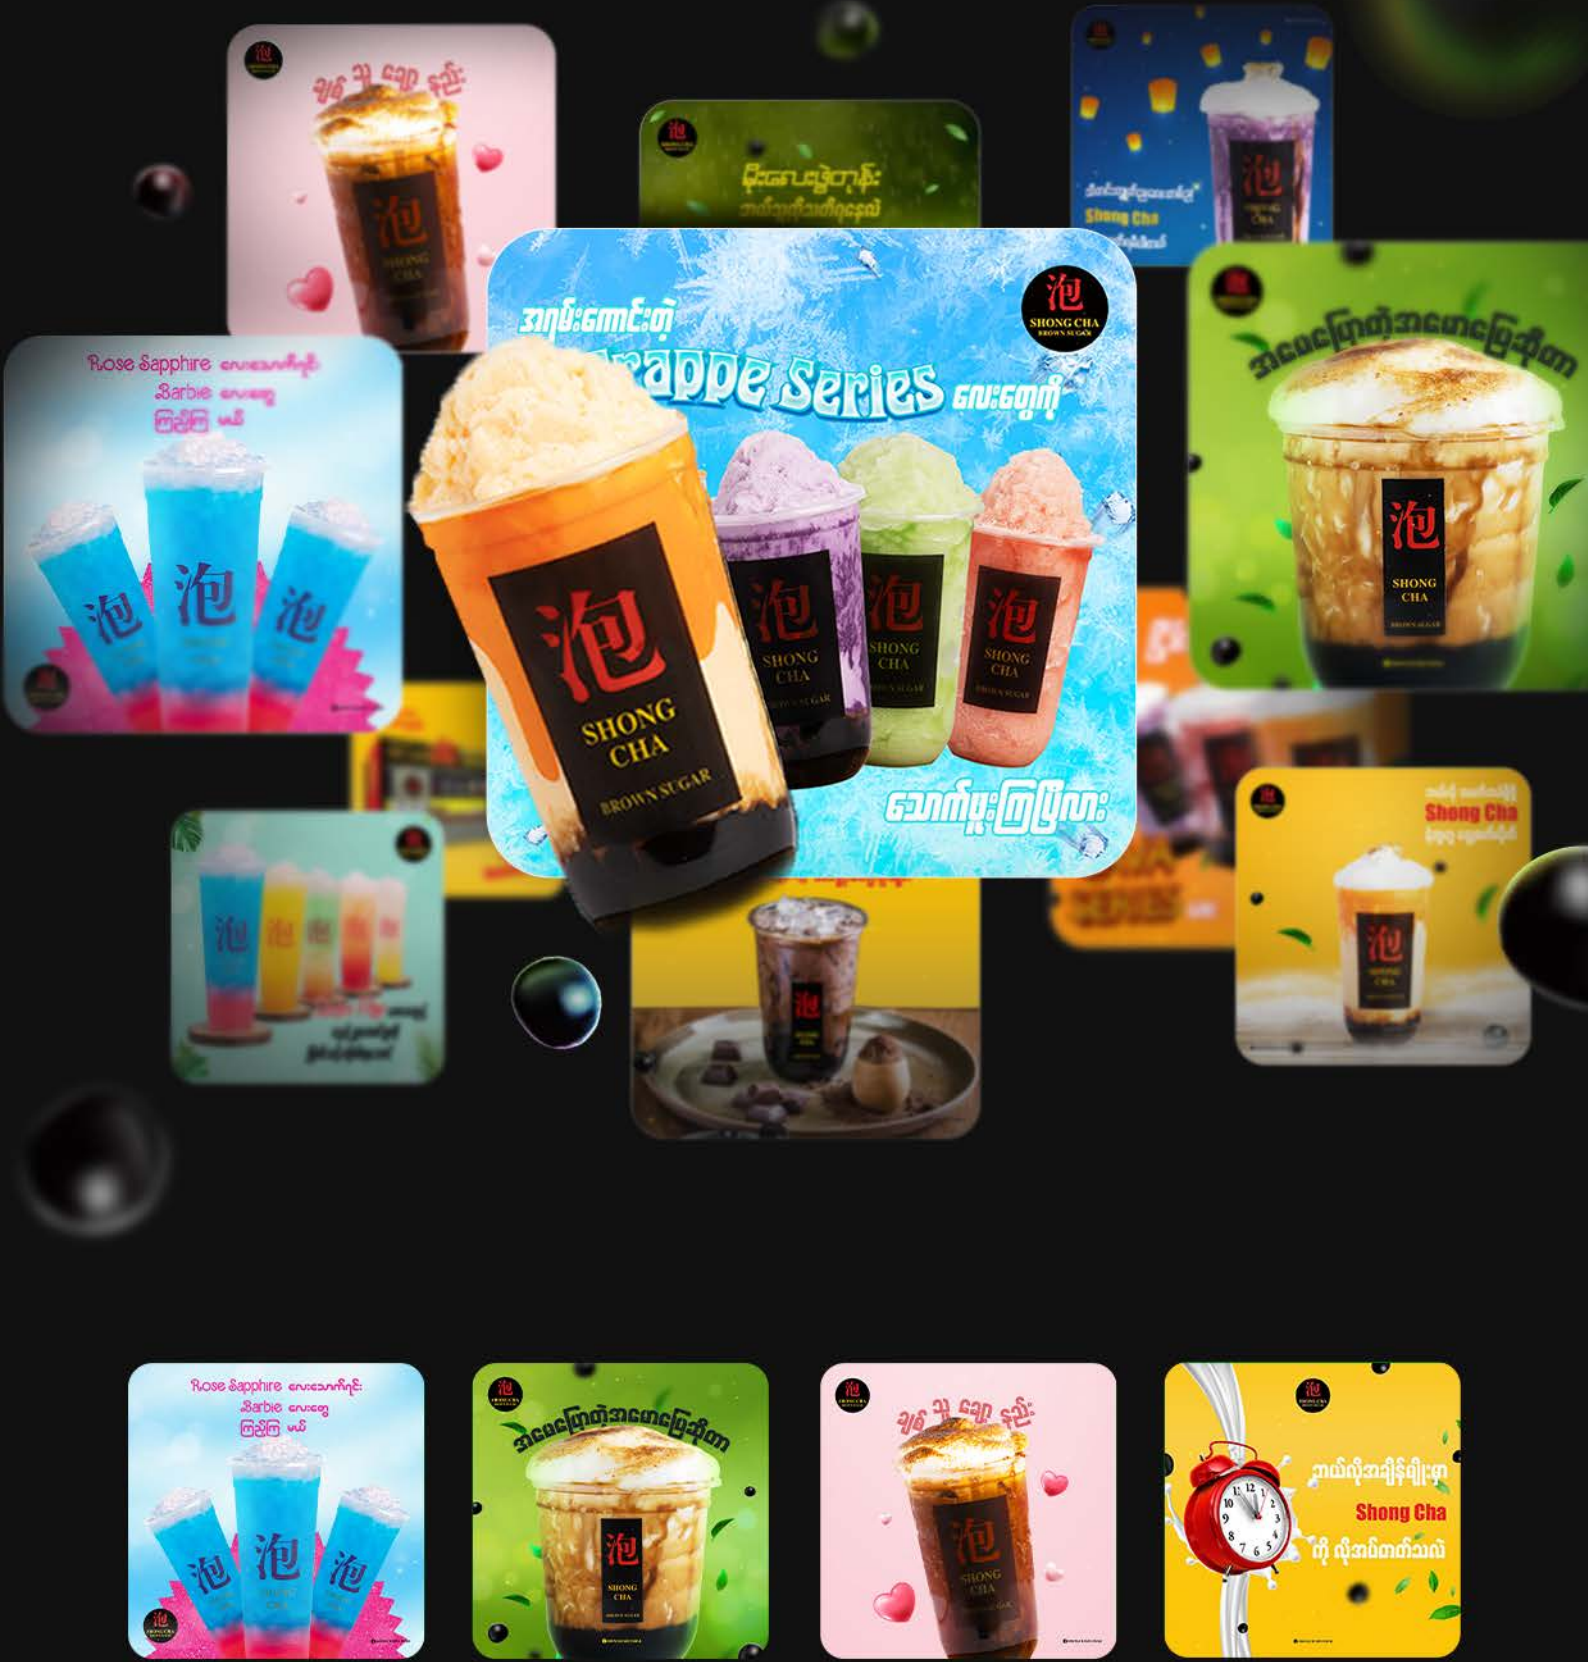

PROJECT
SOCIAL MEDIA DESIGN

CLIENT
SHONG CHA

Milk tea lovers from both Myanmar and Thailand are familiar with the Shong Cha. I developed a brand identity and social media design.

TOOLS

- PS Adobe Photoshop
- AI Adobe Illustrator