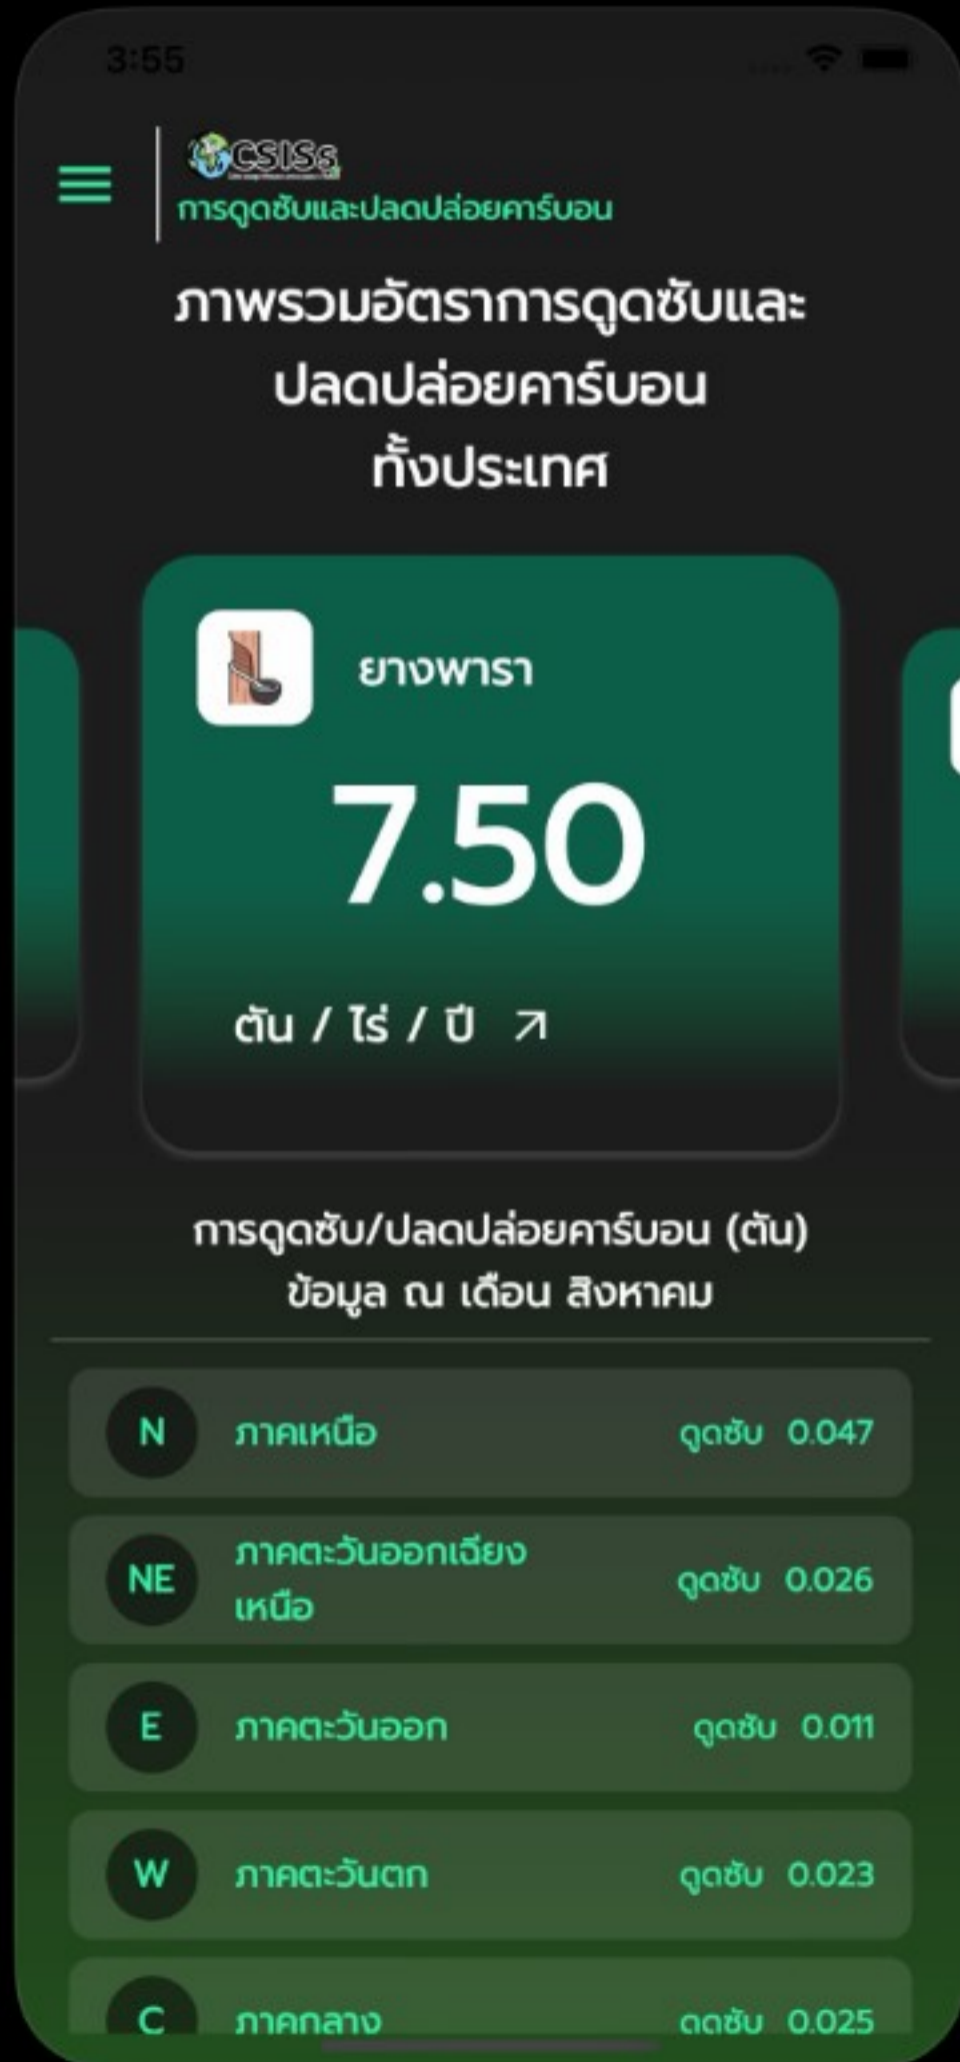

WORKS

PORTFOLIO

WORK ARCHIEVE

WORKS

PORTFOLIO

WORK ARCHIEVE

RESULTS

03 USER TESTING
APP CHECK NAM
APP LIFE DEE